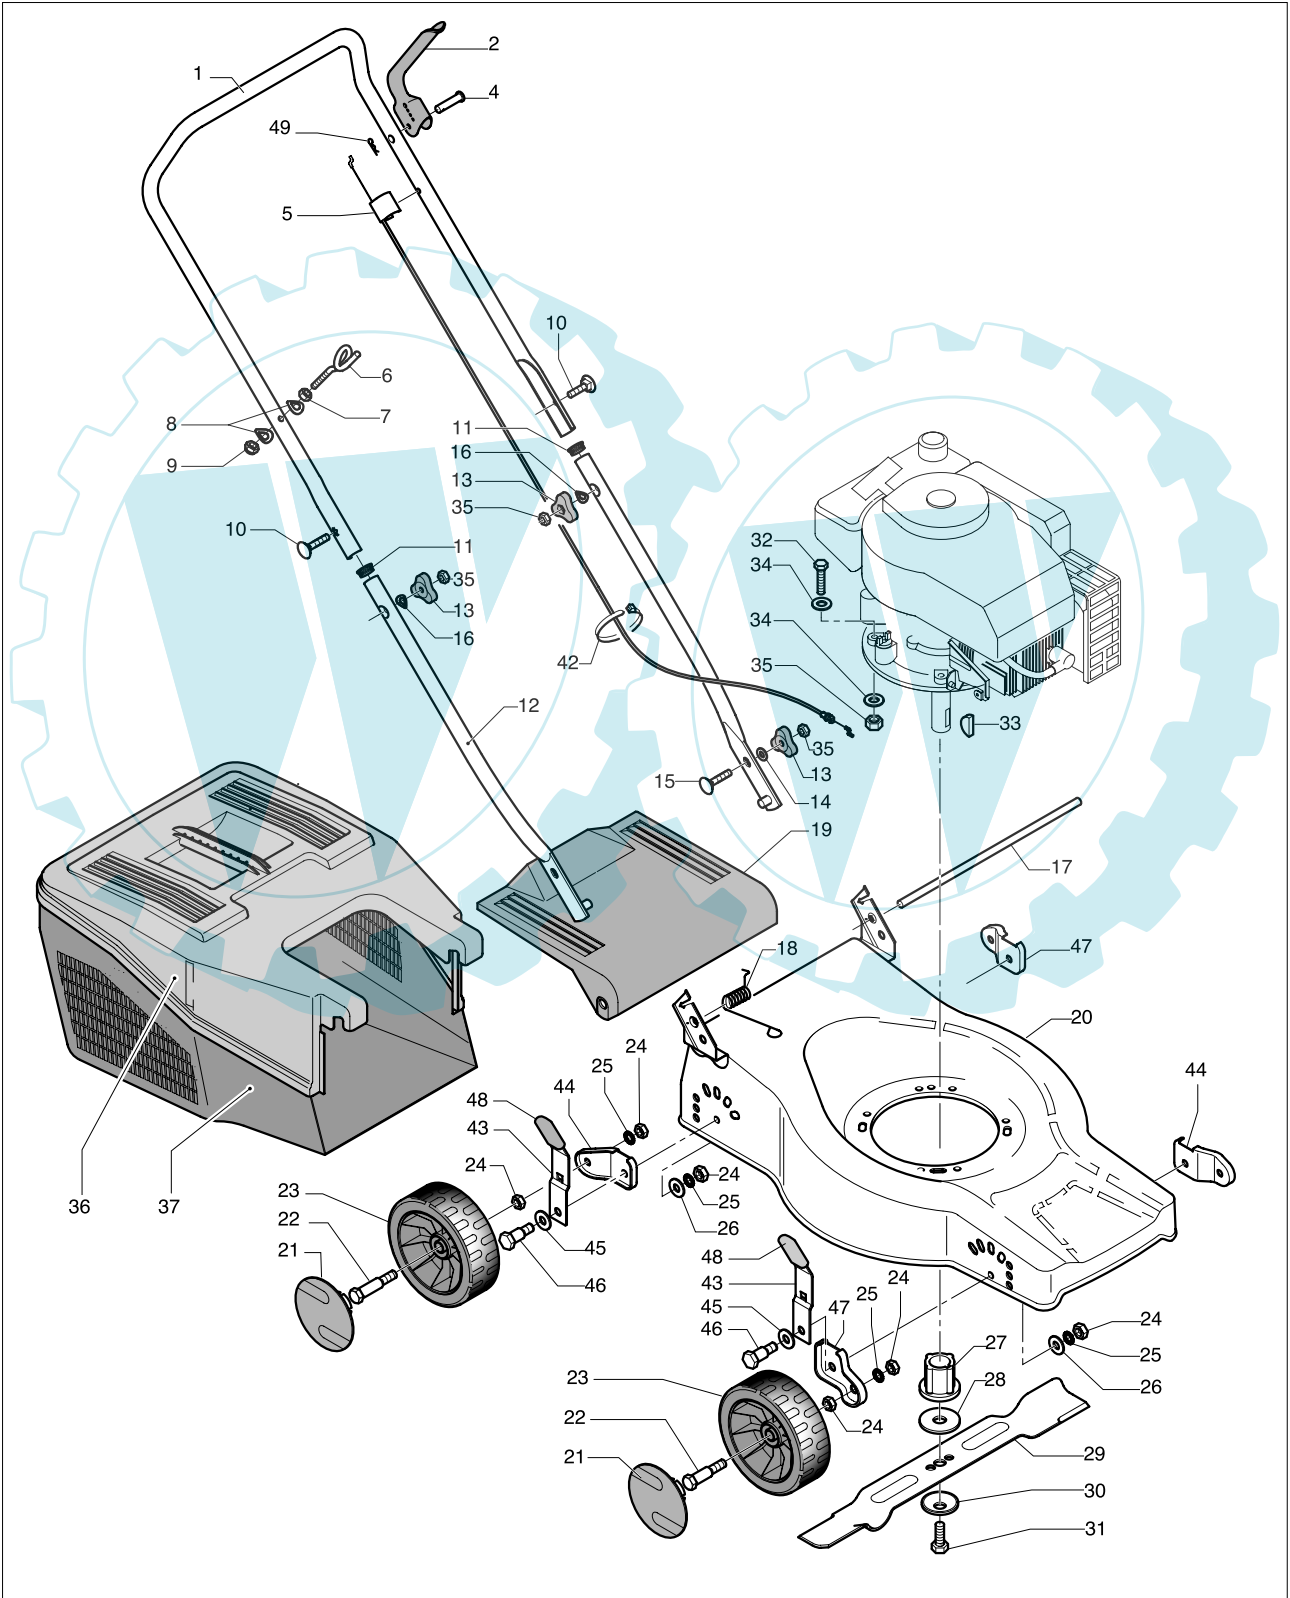

brand	MEP

date	FEB/03	SHEET 1/3

Model

MP 400

Product number

953875309